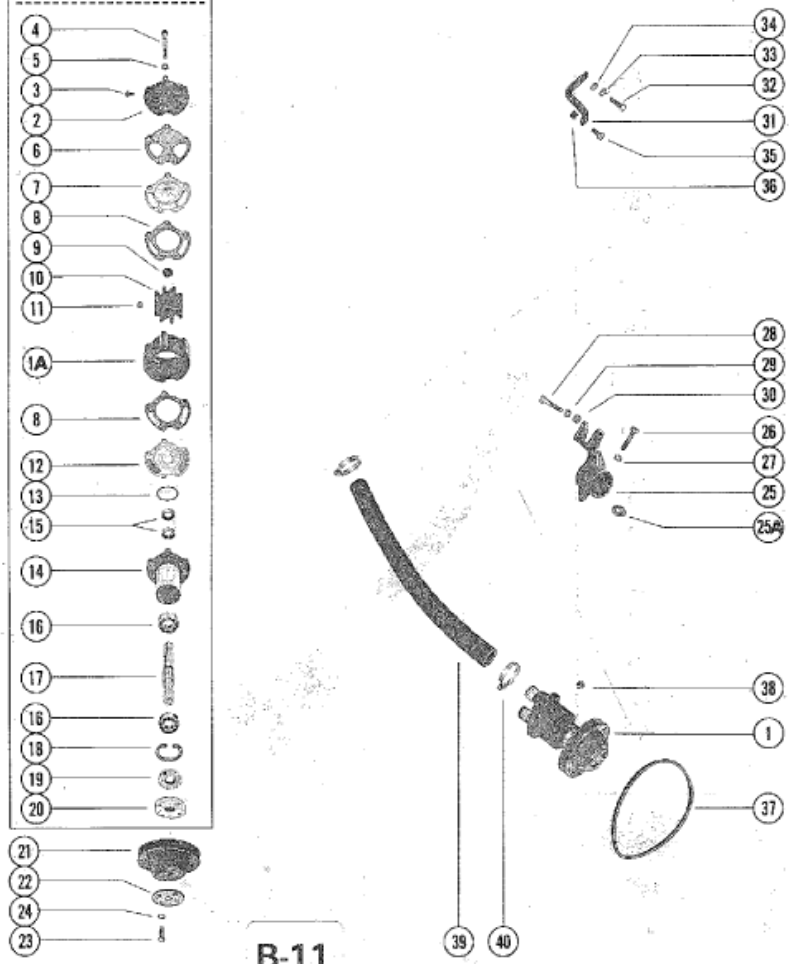

BREAKDOWN OF WATER PUMP

B-11

Parts List						
Ref	Class	Part	Description	Qty	Comment	Footnote
1	46	72774A11	WATER PUMP ASSEMBLY	1	SERIAL 04775785-09999999	
1A	46	72774	BODY, WATER PUMP (PLASTIC)	1		
2		72776	COVER, WATER PUMP	1		
3	10	28642	SCREW, WATER PUMP SLEEVE	4		
4	10	63328	SCREW, COVER TO BODY (3")	5		
5	11	20739	WASHER, COVER TO BODY SCR	5		
6	27	72779	GASKET, COVER TO OUTER W	1		
7		72777	WEAR PLATE	1		
8	27	72780	GASKET, BODY TO WEAR PLA	2		
9	19	59504	PLUG, IMPELLER	1		
10	47	59362A 1	IMPELLER ASSEMBLY	1		
11	28	56662	KEY, IMPELLER DRIVE	1		
12		72778	WEAR PLATE	1		
13	25	37340	"O" RING, PUMP HOUSING TO	1		
14	46	71497A 2	PUMP HOUSING	1		
15	26	23300	OIL SEAL, WATER PUMP SHA	2		
16	30	72961	BALL BEARING, WATER PUM	2		
17		59501	SHAFT, WATER PUMP	1		
18	53	23720	RING, SNAP - BALL BEARING	1		
19	26	72785	OIL SEAL, WATER PUMP SHA	1		
20		47530	HUB, WATER PUMP PULLEY	1		
21		73798	PULLEY, WATER PUMP	1		
22		58265	CLAMPING RING, PUMP PULLEY	1		
23	10	47277	SCREW, PULLEY TO WATER PU	4		
24	13	39107	LOCKWASHER, WATER PUMP P	4		
25		47488	BRACKET, WATER PUMP	1		
25A	12	79643	WASHER, BRACE SCREW (FOR	1		
26	10	34354	SCREW, WATER PUMP BRACKE	1		
27	13	35048	LOCKWASHER, WATER PUMP B	1		
28	10	34353	SCREW, WATER PUMP BRACKE	1		
29	13	35048	LOCKWASHER, WATER PUMP B	1		
30	12	34714	WASHER, WATER PUMP BRACK	1		
31		47544	BRACE, WATER PUMP ADJUSTI	1		
32	10	34353	SCREW, BRACE TO STEERING F	1		
33	13	35048	LOCKWASHER, ADJUSTING BRA	1		
34	12	34714	WASHER, ADJUSTING BRACE SI	1		
35	10	35786	SCREW, ADJUSTING BRACE TO	1		
36	11	24883	NUT, ADJUSTING BRACE SCREW	1		
37	57	74271	BELT, WATER PUMP	1		
38	22	32802	PLUG, PIPE (FOR WATER PUMP	1		
39	22	86316	HOSE, MOLDED, WATER PUMP	1		